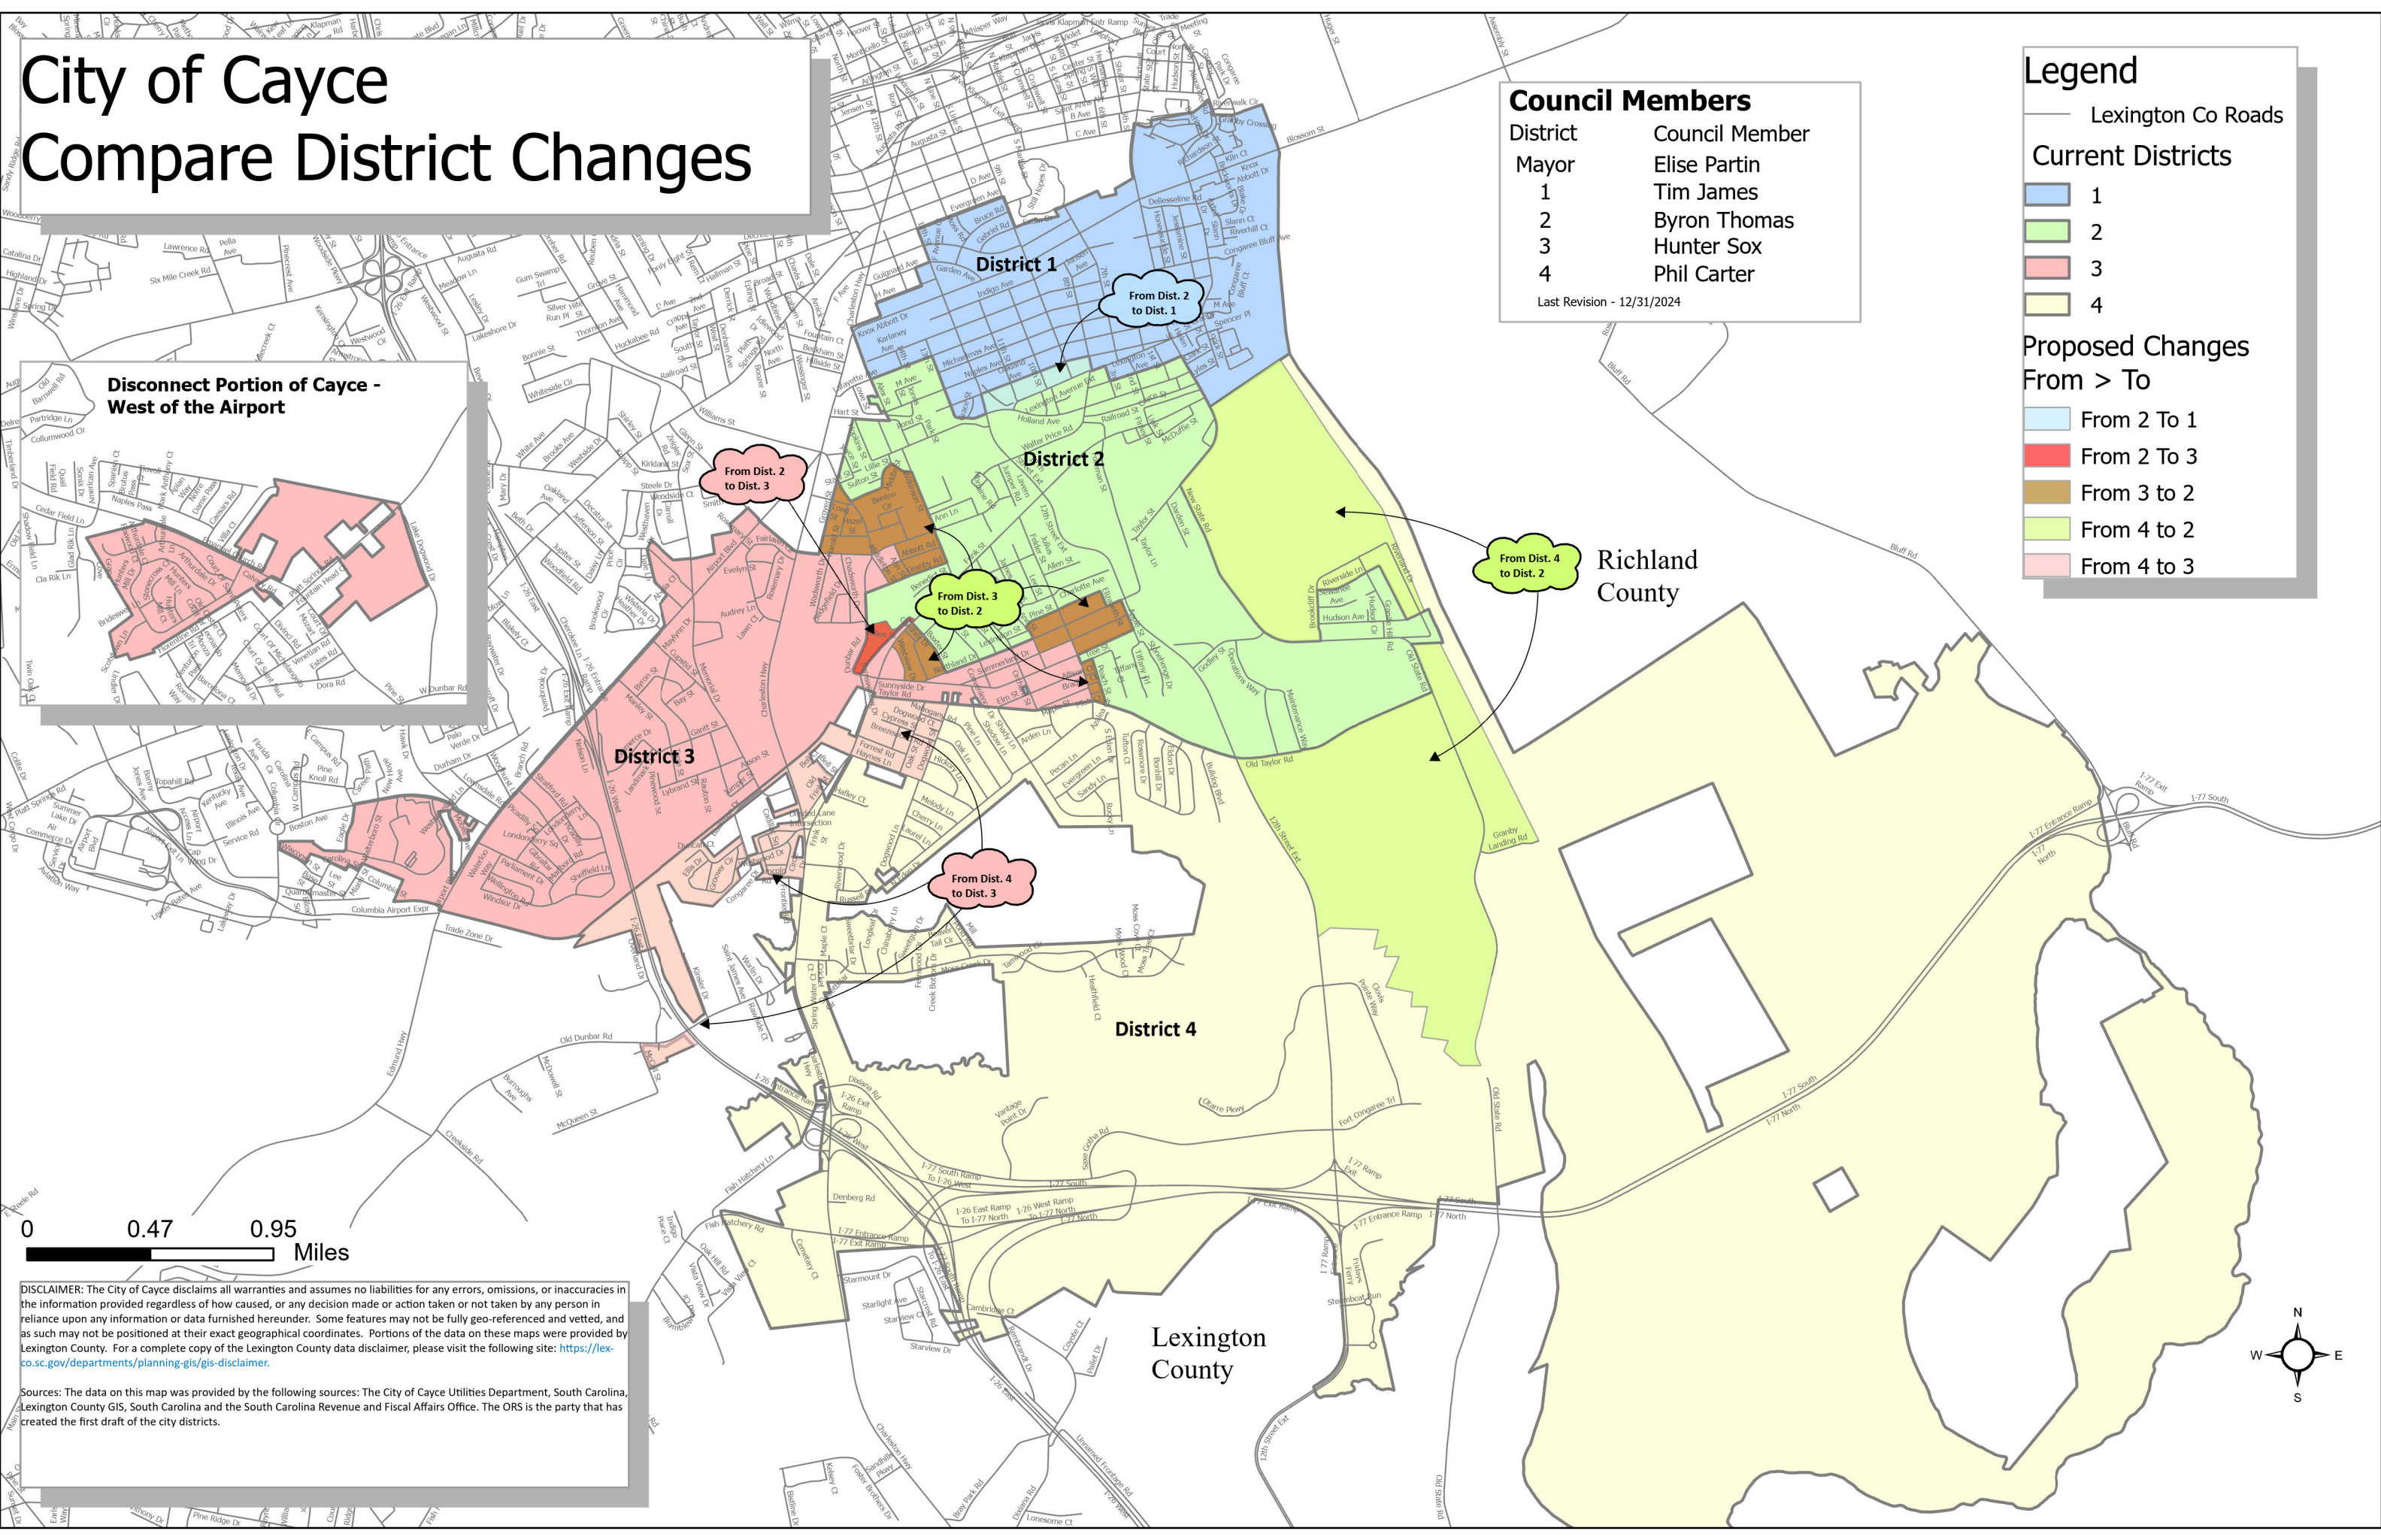

City of Cayce Compare District Changes

Council Members

District	Council Member
Mayor	Elise Partin
1	Tim James
2	Byron Thomas
3	Hunter Sox
4	Phil Carter

Last Revision - 12/31/2024

Legend

— Lexington Co Roads

Current Districts

- 1
- 2
- 3
- 4

Proposed Changes From > To

- From 2 To 1
- From 2 To 3
- From 3 to 2
- From 4 to 2
- From 4 to 3

Disconnect Portion of Cayce - West of the Airport

DISCLAIMER: The City of Cayce disclaims all warranties and assumes no liabilities for any errors, omissions, or inaccuracies in the information provided regardless of how caused, or any decision made or action taken or not taken by any person in reliance upon any information or data furnished hereunder. Some features may not be fully geo-referenced and vetted, and as such may not be positioned at their exact geographical coordinates. Portions of the data on these maps were provided by Lexington County. For a complete copy of the Lexington County data disclaimer, please visit the following site: <https://lex-co.sc.gov/departments/planning-gis/gis-disclaimer>.

Sources: The data on this map was provided by the following sources: The City of Cayce Utilities Department, South Carolina, Lexington County GIS, South Carolina and the South Carolina Revenue and Fiscal Affairs Office. The ORS is the party that has created the first draft of the city districts.