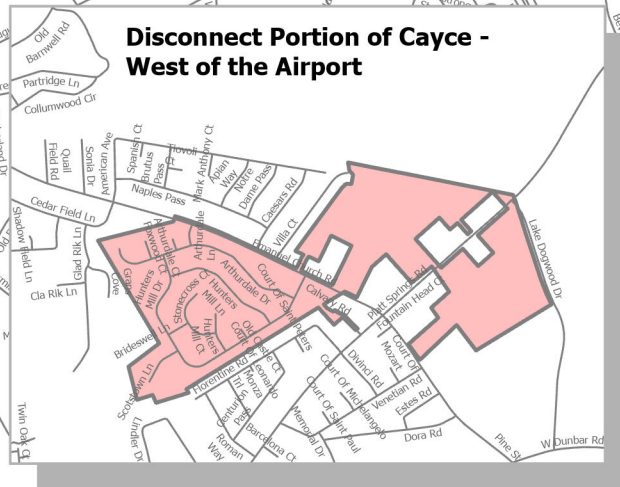

City of Cayce Compare District Changes

Council Members

District	Council Member
Mayor	Elise Partin
1	Tim James
2	Byron Thomas
3	Hunter Sox
4	Phil Carter

Last Revision - 12/31/2024

Legend

— Lexington Co Roads

Current Districts

- 1
- 2
- 3
- 4

Proposed Changes From > To

- From 2 To 1
- From 2 To 3
- From 3 to 2
- From 4 to 2
- From 4 to 3

Disconnect Portion of Cayce - West of the Airport

DISCLAIMER: The City of Cayce disclaims all warranties and assumes no liabilities for any errors, omissions, or inaccuracies in the information provided regardless of how caused, or any decision made or action taken or not taken by any person in reliance upon any information or data furnished hereunder. Some features may not be fully geo-referenced and vetted, and as such may not be positioned at their exact geographical coordinates. Portions of the data on these maps were provided by Lexington County. For a complete copy of the Lexington County data disclaimer, please visit the following site: <https://lex-co.sc.gov/departments/planning-gis/gis-disclaimer>.

Sources: The data on this map was provided by the following sources: The City of Cayce Utilities Department, South Carolina, Lexington County GIS, South Carolina and the South Carolina Revenue and Fiscal Affairs Office. The ORS is the party that has created the first draft of the city districts.