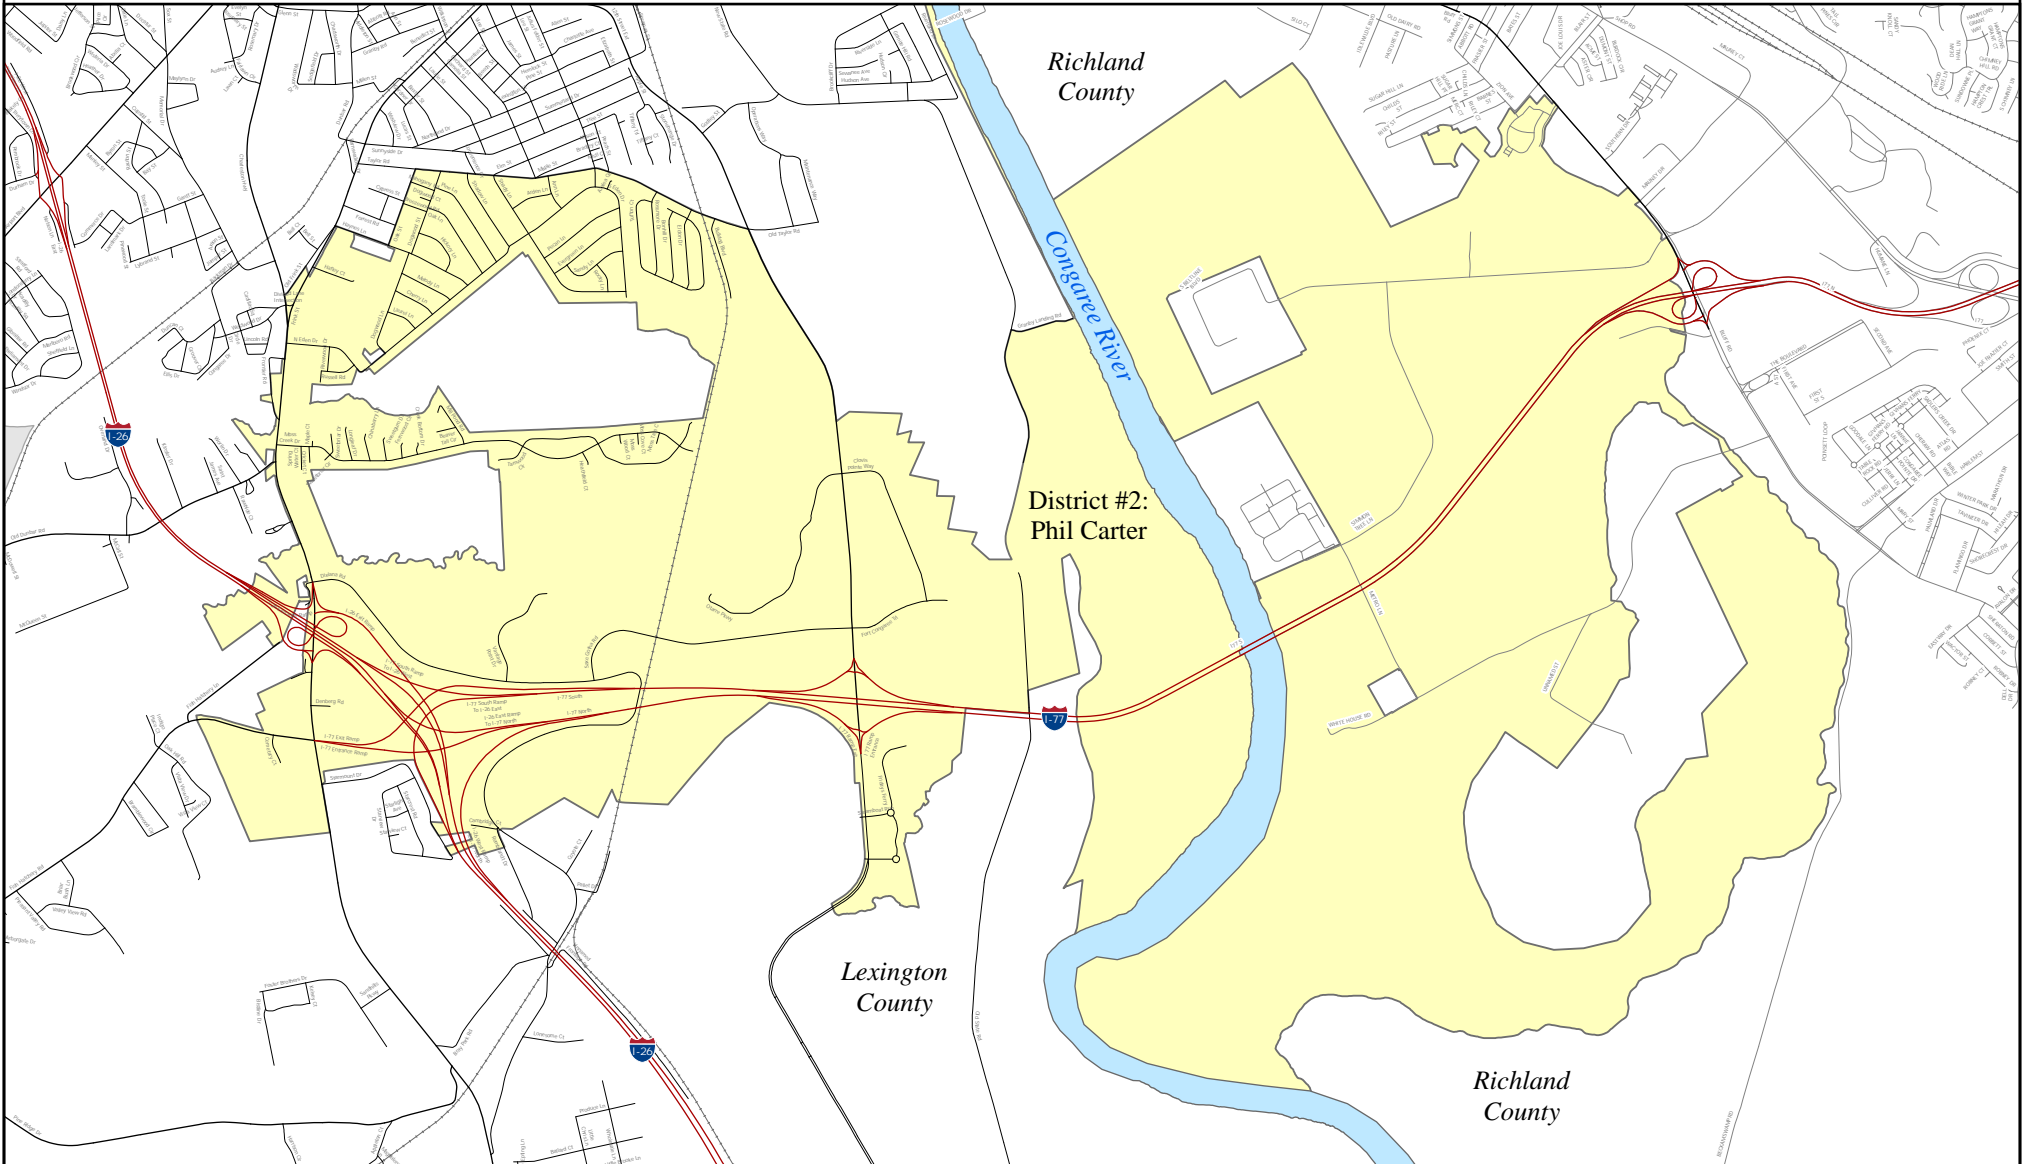

CAYCE CITY COUNCIL DISTRICT # 4 MAP

Updated City Council District # 4; Approved 03/19/2025

- Interstate Highway
- Cayce City Council District # 4: Phil Carter
- Major Roads
- Local Roads
- Railroads

GIS Data DISCLAIMER: The City of Cayce disclaims all warranties and assumes no liabilities for any errors, omissions, or inaccuracies in the information provided regardless of how caused, or any decision made or action taken or not taken by any person in reliance upon any information or data furnished hereunder. Some features may not be fully geo-referenced and vetted, and as such may not be positioned at their exact geographical coordinates. Portions of the data on these maps were provided by Lexington County. For a complete copy of the Lexington County data disclaimer, please visit the following site: <https://lex-co.sc.gov/departments/planning-gis/gis-disclaimer>.

Sources: The data on this map was provided by the following sources: The City of Cayce Utilities Department, South Carolina, Richland County GIS, Lexington County GIS, South Carolina.

Created by the City of Cayce 03/28/2025