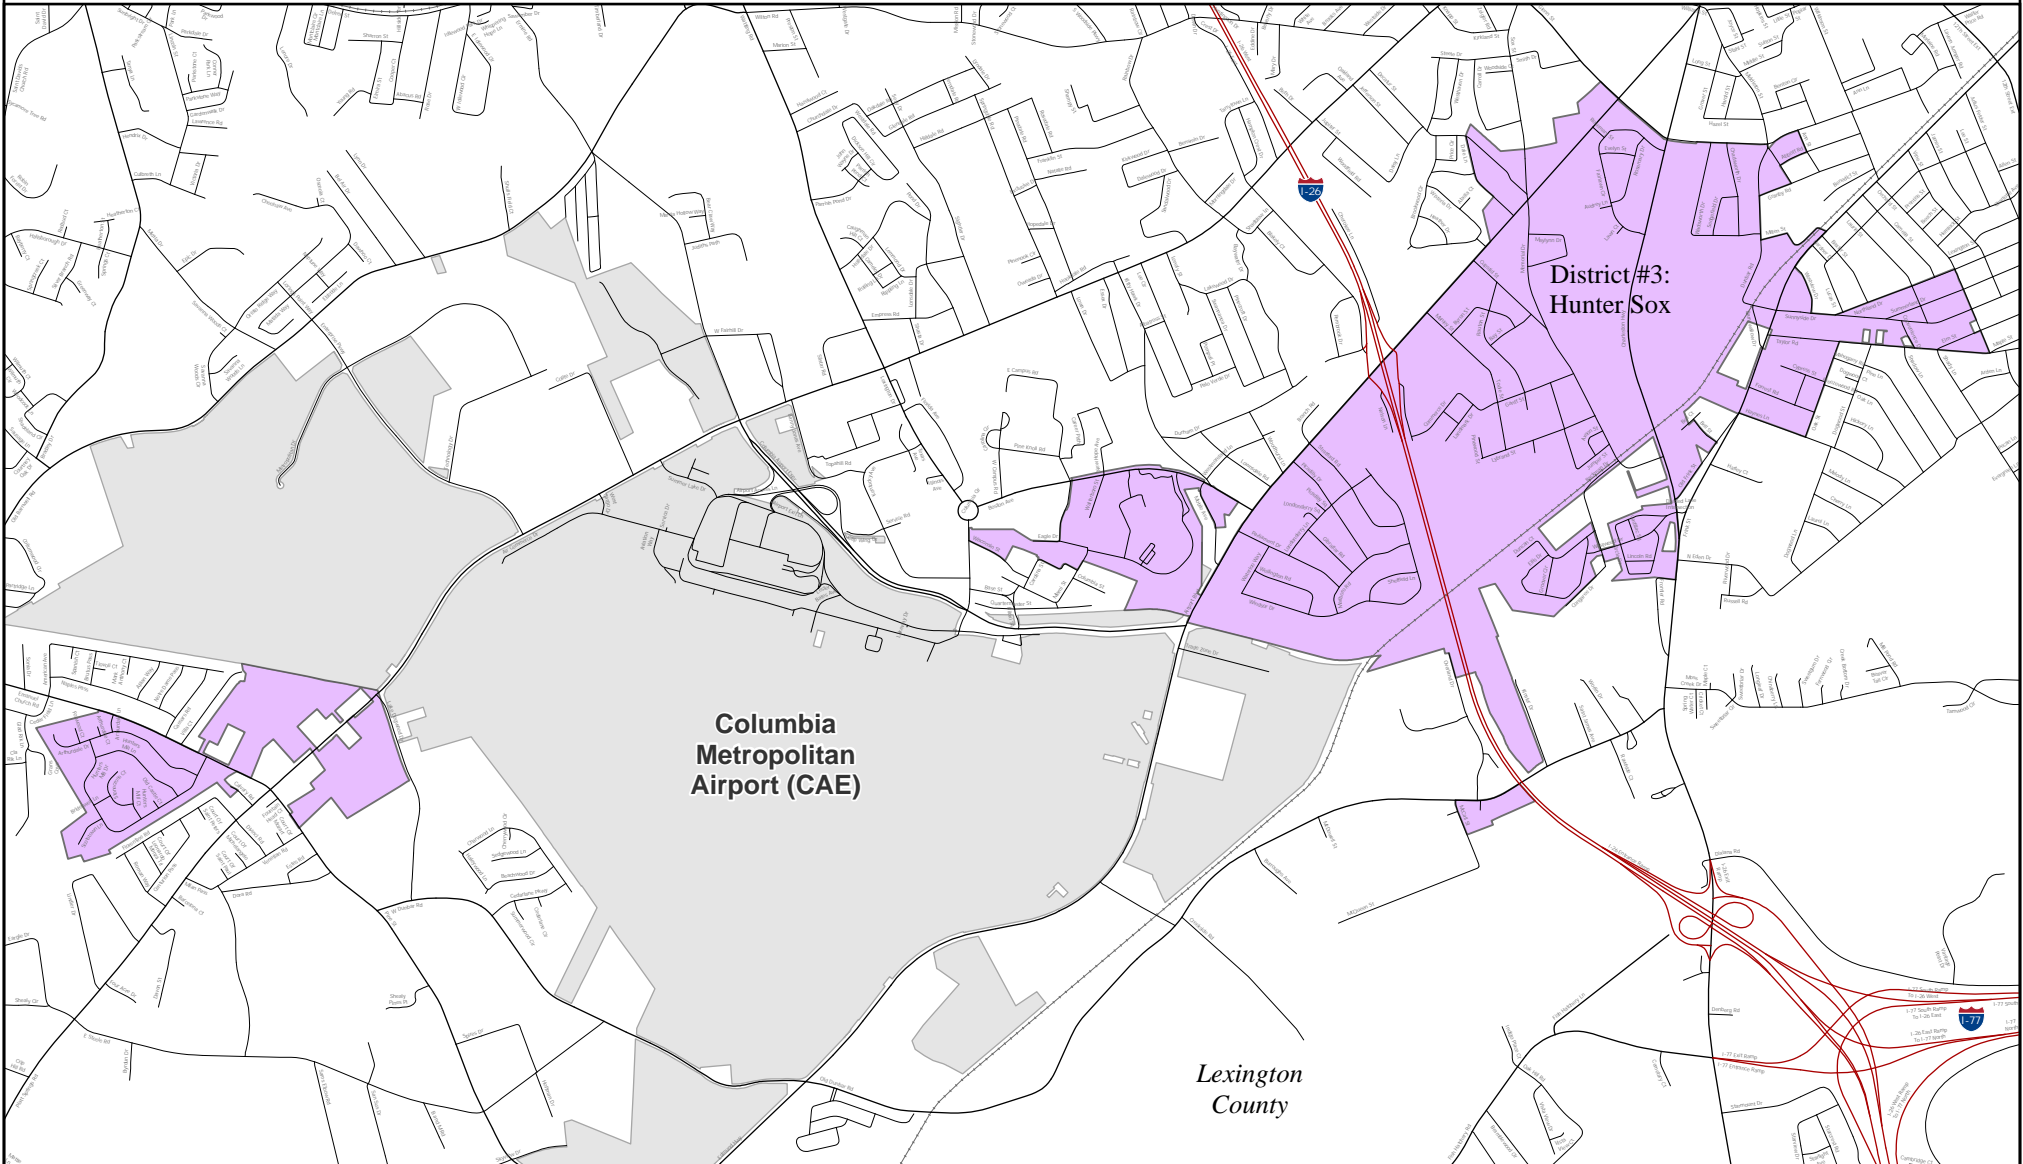

CAYCE CITY COUNCIL DISTRICT # 3 MAP

Updated City Council District # 3; Approved 03/19/2025

-  Interstate Highway
-  Major Roads
-  Local Roads
-  Railroads
-  Cayce City Council District # 3: Hunter Sox
-  Columbia Metropolitan Airport (CAE)

GIS Data DISCLAIMER: The City of Cayce disclaims all warranties and assumes no liabilities for any errors, omissions, or inaccuracies in the information provided regardless of how caused, or any decision made or action taken or not taken by any person in reliance upon any information or data furnished hereunder. Some features may not be fully geo-referenced and vetted, and as such may not be positioned at their exact geographical coordinates. Portions of the data on these maps were provided by Lexington County. For a complete copy of the Lexington County data disclaimer, please visit the following site: <https://lex-co.sc.gov/departments/planning-gis/gis-disclaimer>.

Sources: The data on this map was provided by the following sources: The City of Cayce Utilities Department, South Carolina, Richland County GIS, Lexington County GIS, South Carolina.

Created by the City of Cayce 03/28/2025