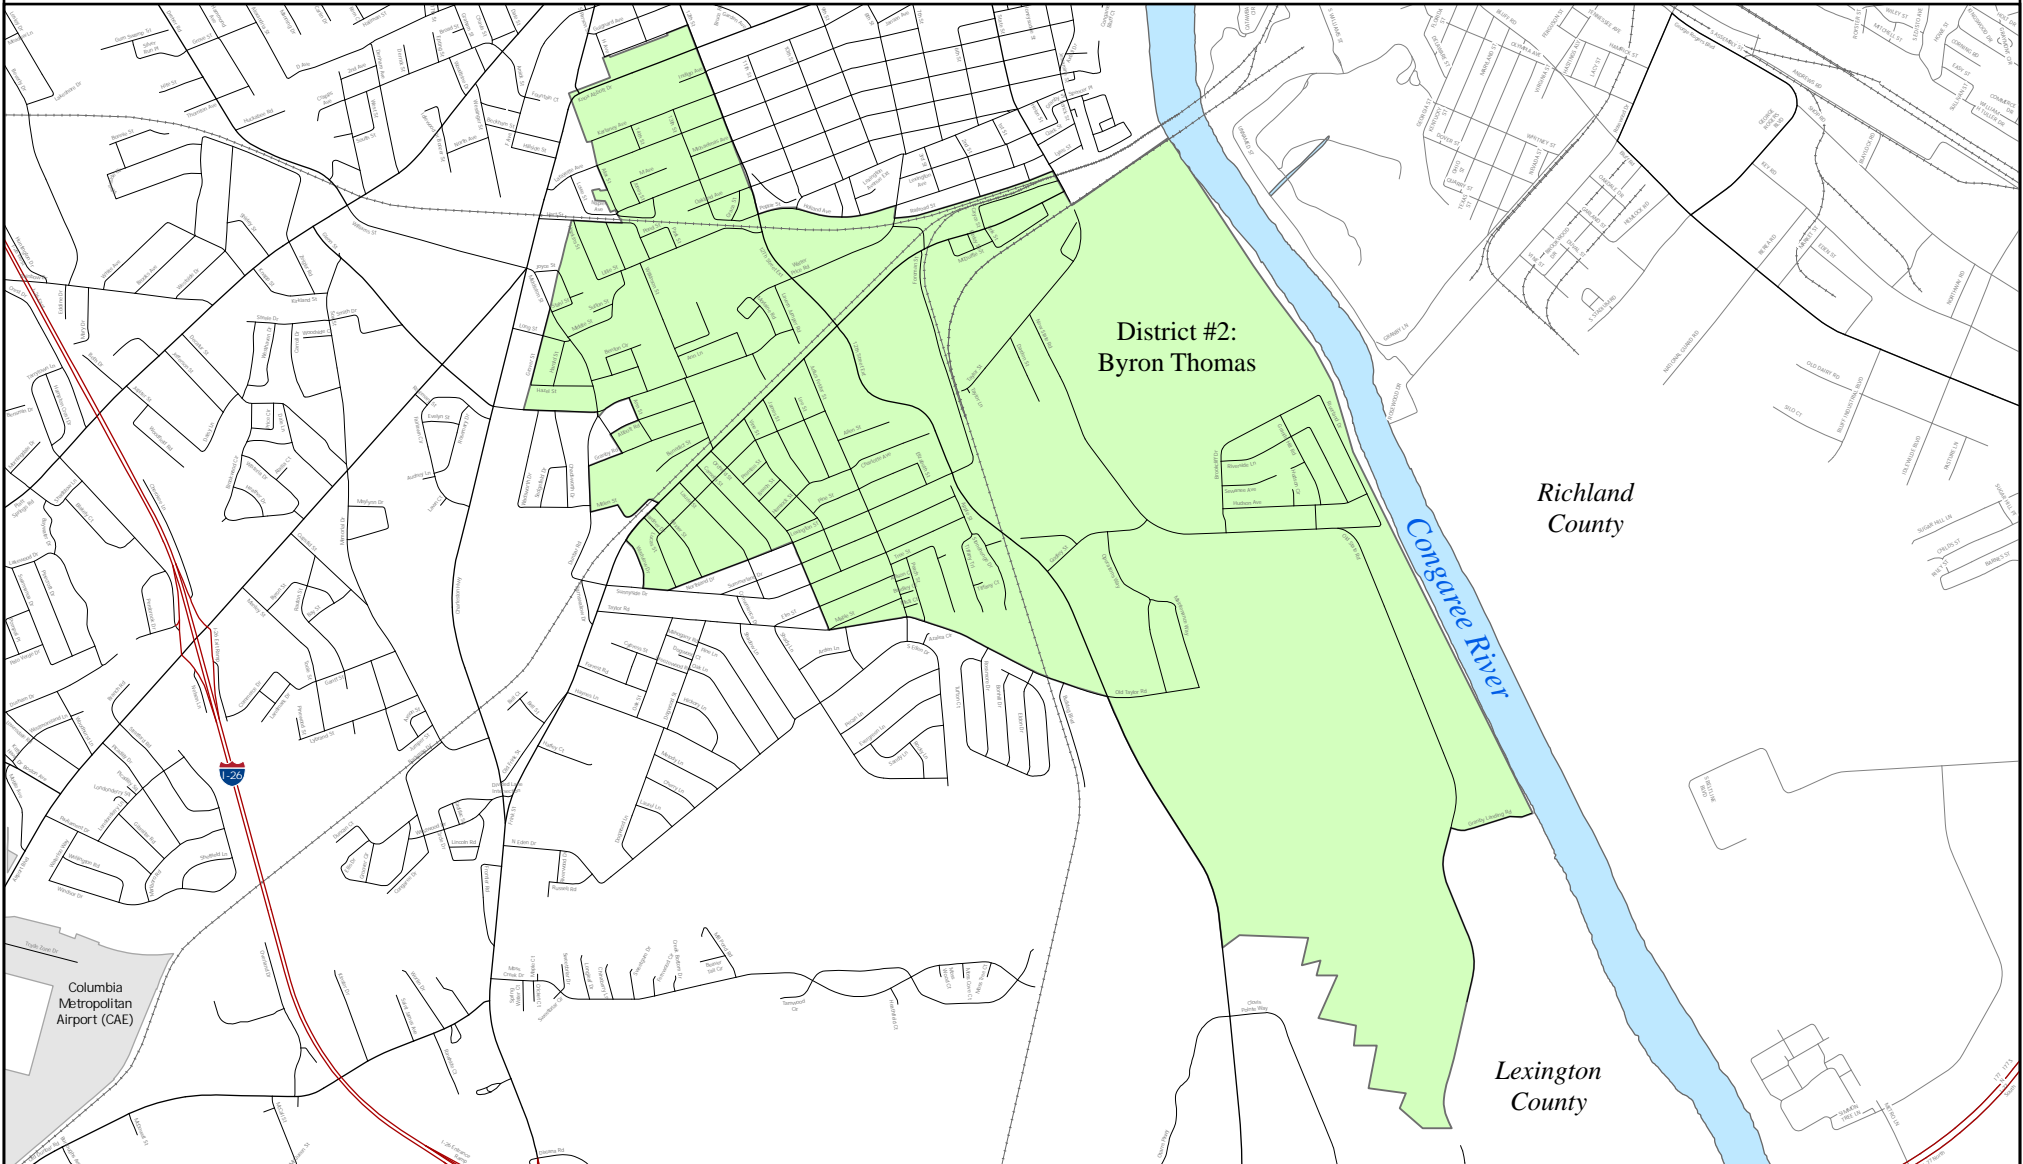

# CAYCE CITY COUNCIL DISTRICT # 2 MAP

Updated City Council District # 2; Approved 03/19/2025

- Interstate Highway
- Cayce City Council District #2: Byron Thomas
- Major Roads
- Columbia Metropolitan Airport (CAE)
- Local Roads
- Railroads

GIS Data DISCLAIMER: The City of Cayce disclaims all warranties and assumes no liabilities for any errors, omissions, or inaccuracies in the information provided regardless of how caused, or any decision made or action taken or not taken by any person in reliance upon any information or data furnished hereunder. Some features may not be fully geo-referenced and vetted, and as such may not be positioned at their exact geographical coordinates. Portions of the data on these maps were provided by Lexington County. For a complete copy of the Lexington County data disclaimer, please visit the following site: <https://lex-co.sc.gov/departments/planning-gis/gis-disclaimer>.

Sources: The data on this map was provided by the following sources: The City of Cayce Utilities Department, South Carolina, Richland County GIS, Lexington County GIS, South Carolina.

Created by the City of Cayce 03/28/2025