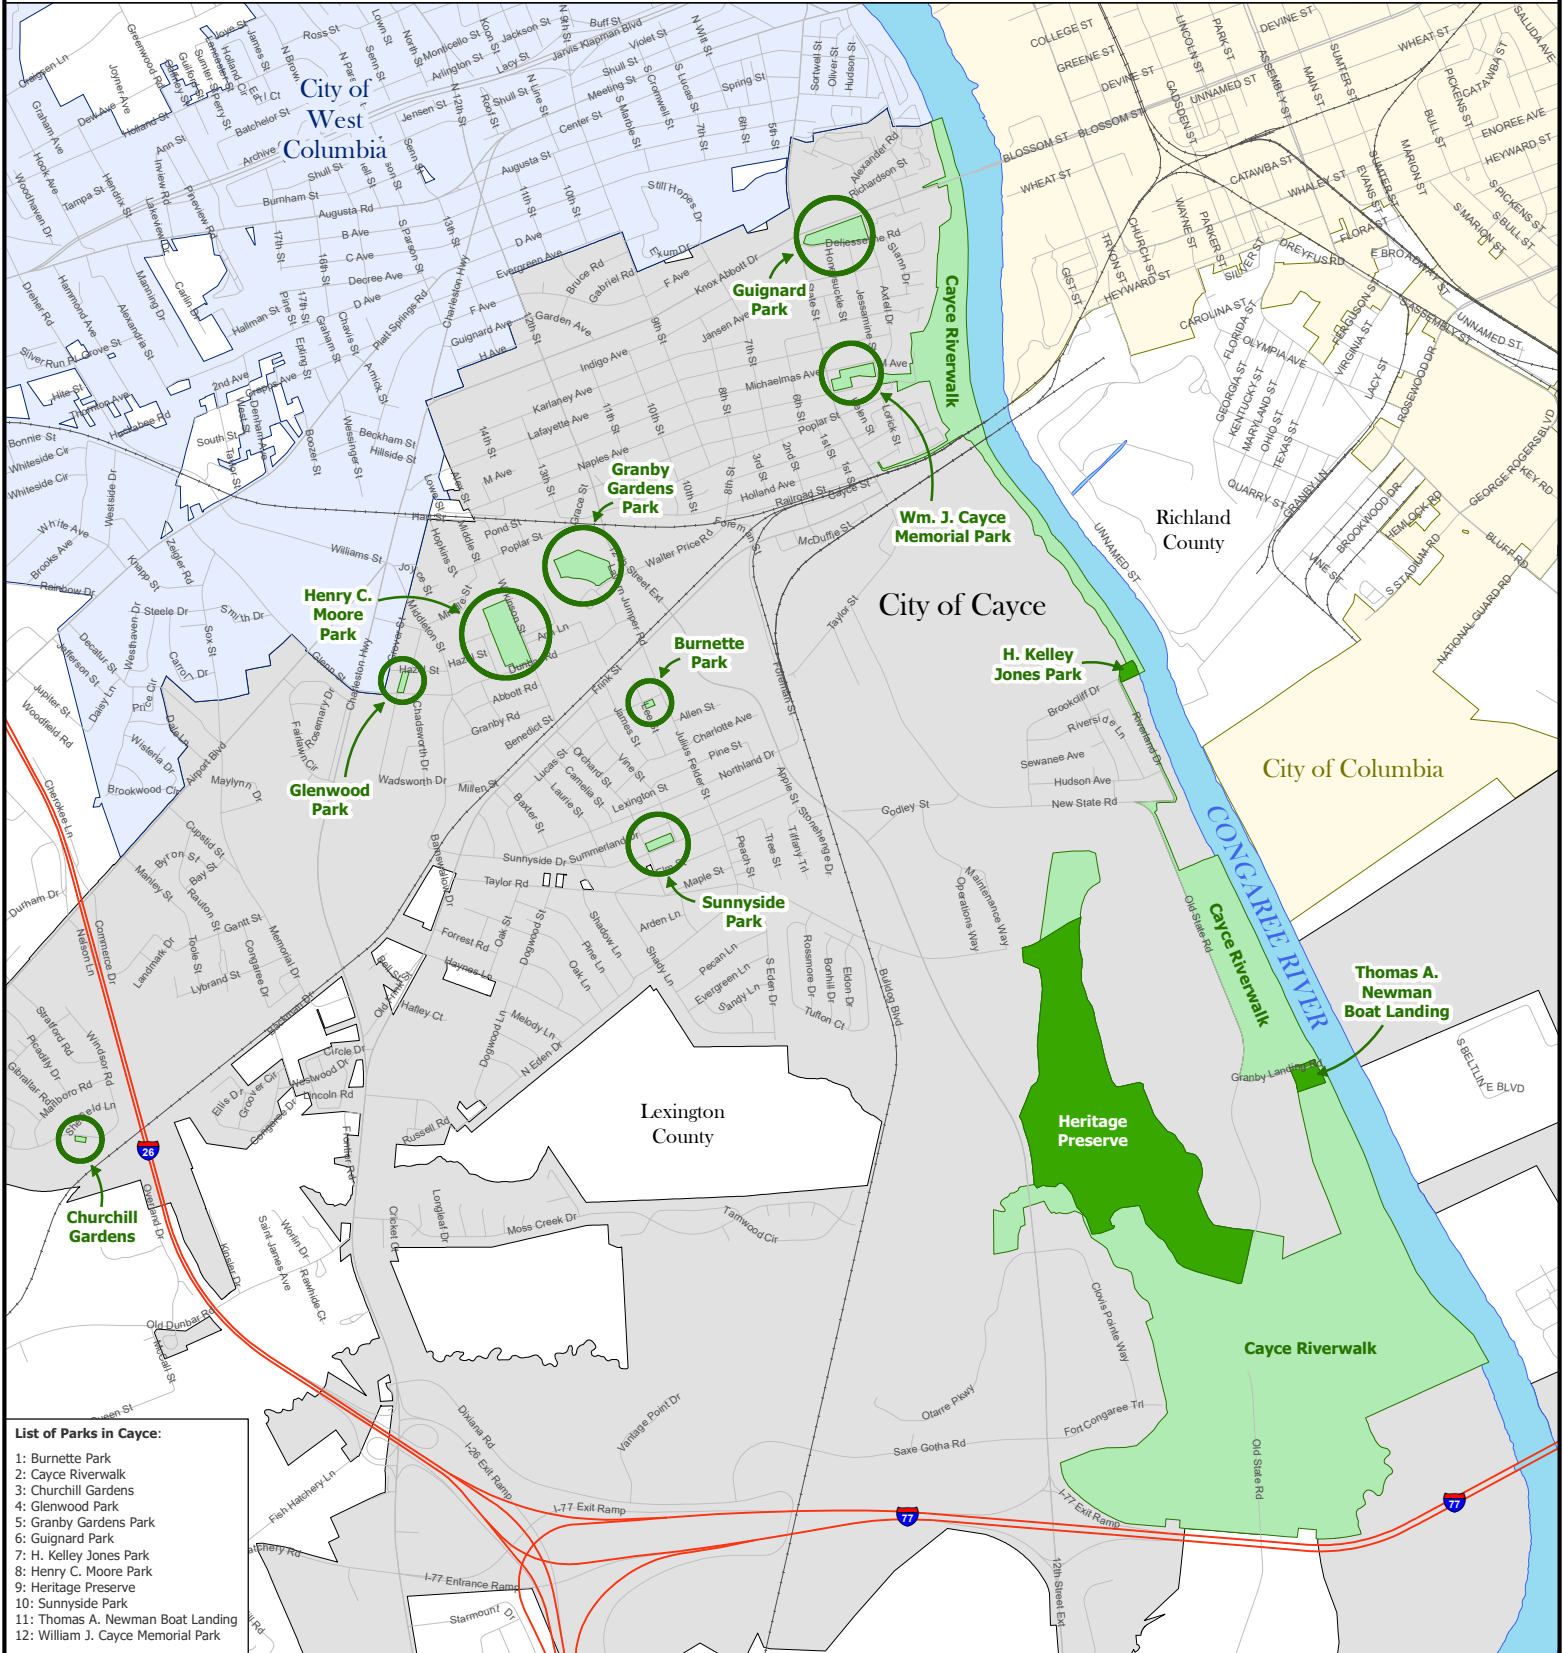

# ALL PARKS IN THE CITY OF CAYCE MAP

ALSO SHOWING PARK NAMES AND EXTENTS

- List of Parks in Cayce:**
- 1: Burnette Park
  - 2: Cayce Riverwalk
  - 3: Churchill Gardens
  - 4: Glenwood Park
  - 5: Granby Gardens Park
  - 6: Guignard Park
  - 7: H. Kelley Jones Park
  - 8: Henry C. Moore Park
  - 9: Heritage Preserve
  - 10: Sunnyside Park
  - 11: Thomas A. Newman Boat Landing
  - 12: William J. Cayce Memorial Park

Interstates	<b>Municipal Limits</b>	<b>Cayce Parks</b>
Major Roads	City of Cayce	Park Extents
Local Roads	City of Columbia	Co-located with the Riverwalk
Railroads	City of West Columbia	
Congaree River		

**GIS DATA DISCLAIMER:** The City of Cayce disclaims all warranties and assumes no liabilities for any errors, omissions, or inaccuracies in the information provided regardless of how caused, or any decision made or action taken or not taken by any person in reliance upon any information or data furnished hereunder. Some features may not be fully georeferenced and vetted, and as such may not be positioned at their exact geographical coordinates. Portions of the data on this map were provided by Lexington County. For a complete copy of the Lexington County data disclaimer, please visit the following site: <https://lex-co.sc.gov/departments/planning-gis/gis-disclaimer>.

**Sources:** The data on this map was provided by the following sources:  
 The City of Cayce Utilities Department, South Carolina.  
 Lexington County GIS, South Carolina.  
 The River Alliance.

Created by the City of Cayce, 5/17/2021.