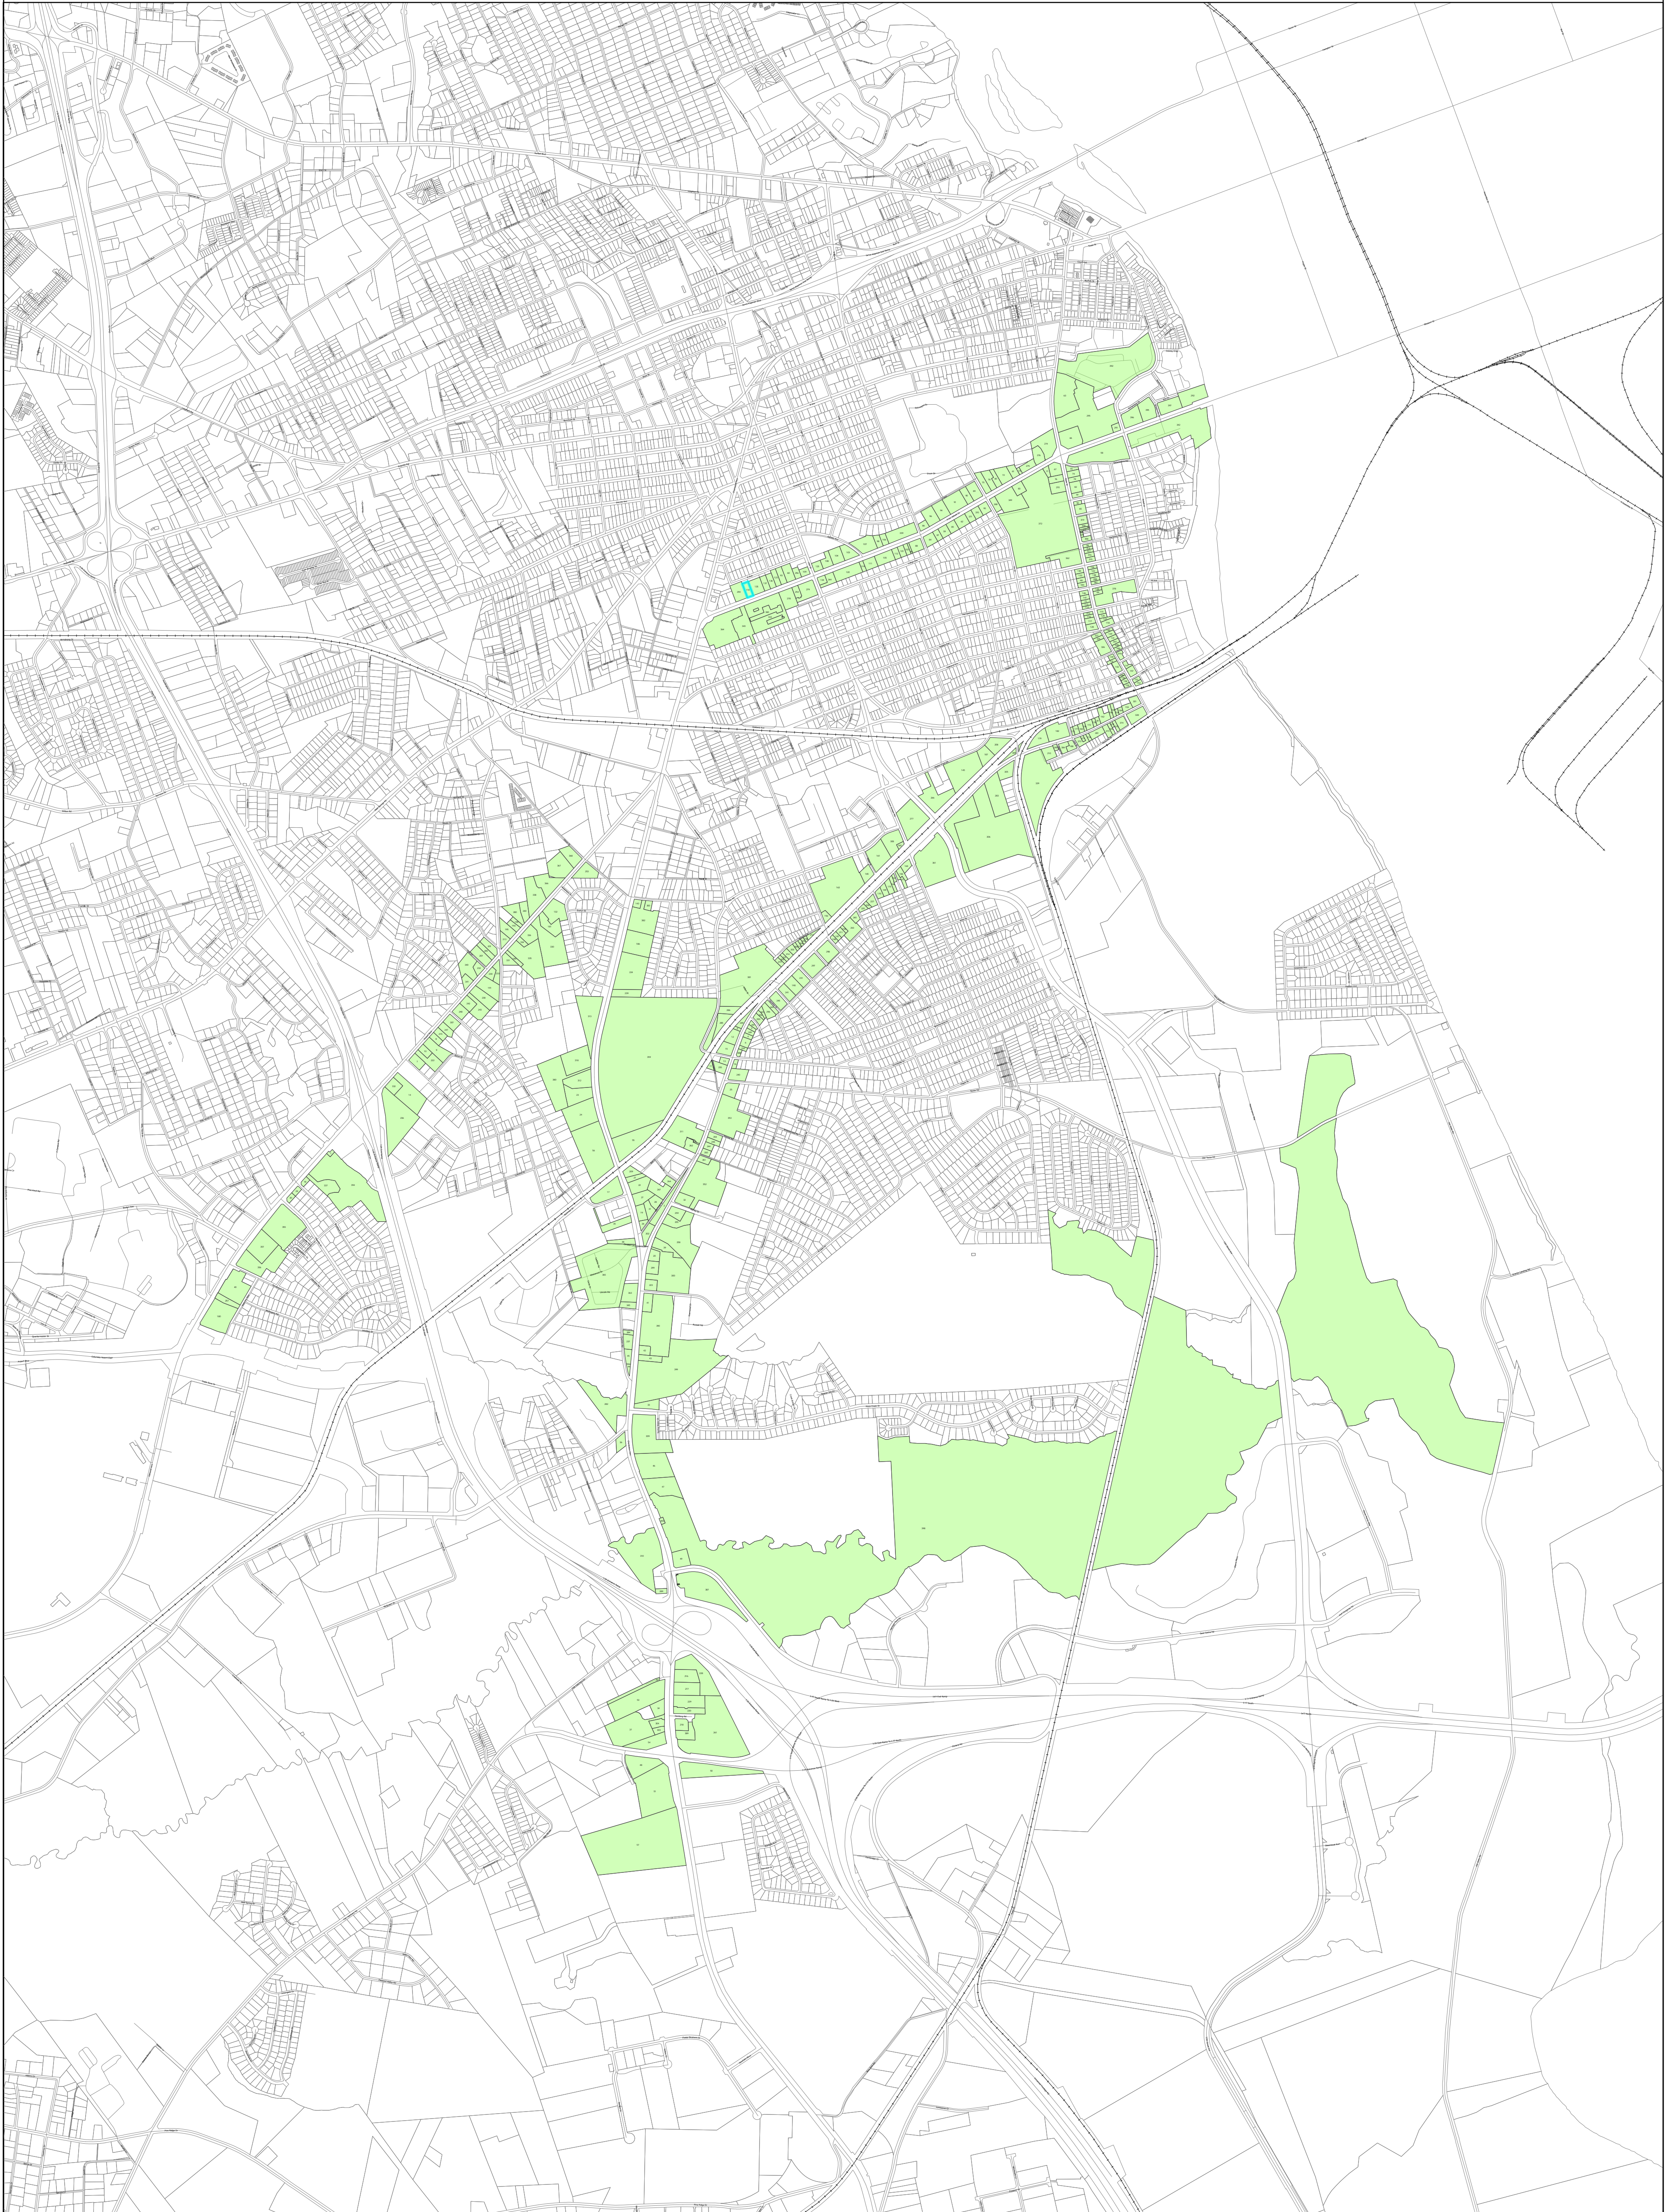

HOSPITALITY FACADE 2024

CITY OF CAYCE

LEGEND

- Hospitality Facade
- Parcel Boundary

Sources: The data on this map was provided by the following sources: The City of Cayce Utilities Department, South Carolina, Lexington County GIS, South Carolina.

Created by the City of Cayce 03/14/2024